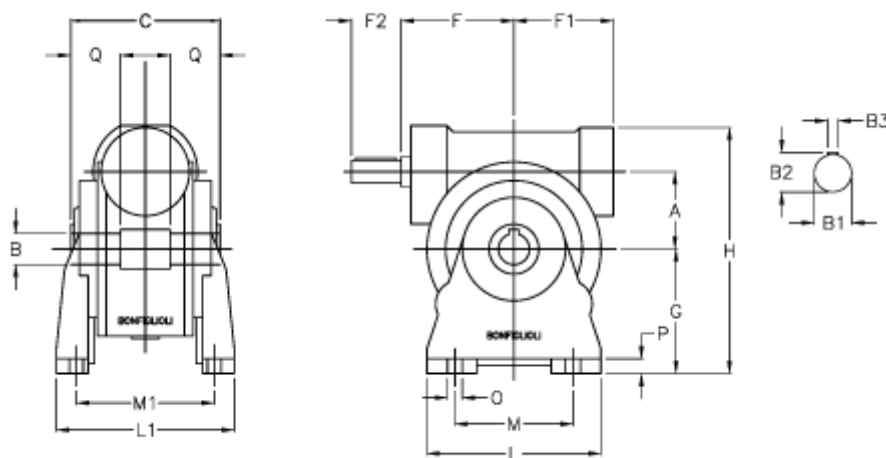

Article number: 3901044046200

Description: Worm gear with solid input shaft
VF 44A-46-HS

Measures

a	= 44.6	F1 = 54	P = 10
B	= 18	g = 72	Q = 24.5
B1 E7	= 11	H = 143	
B2	= 12.5	L = 90	
B3 H9	= 4	L1 = 98	
C	= 64	m = 52	
Description = VF 44A-xx-HS	M1 = 81.0		
F	= 54.0	O = 8.5	